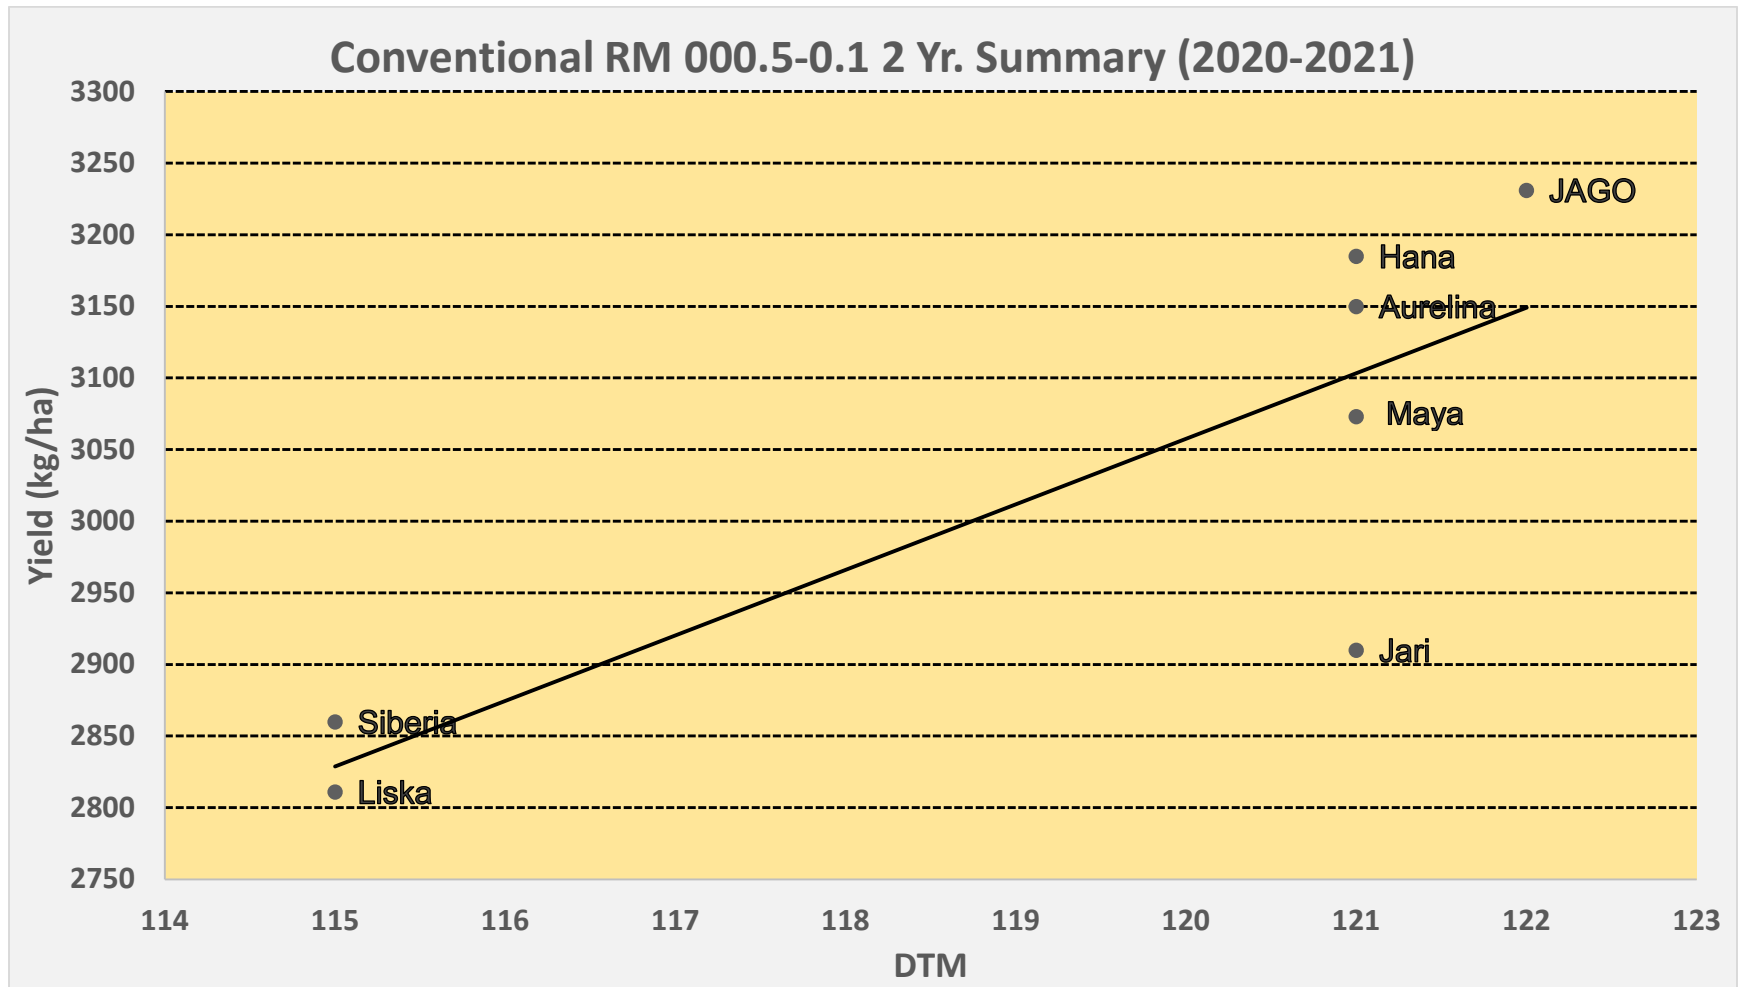

# Conventional Soybean 2 & 3 Year - Yield vs Days to Maturity Graphs

### Conventional RM 000.5-0.1 3 Yr. Summary (2019-2021)

### Conventional RM 0.3-1.2 2 Yr. Summary (2020-2021)

### Conventional RM 0.3-1.2 3 Yr. Summary (2019-2021)