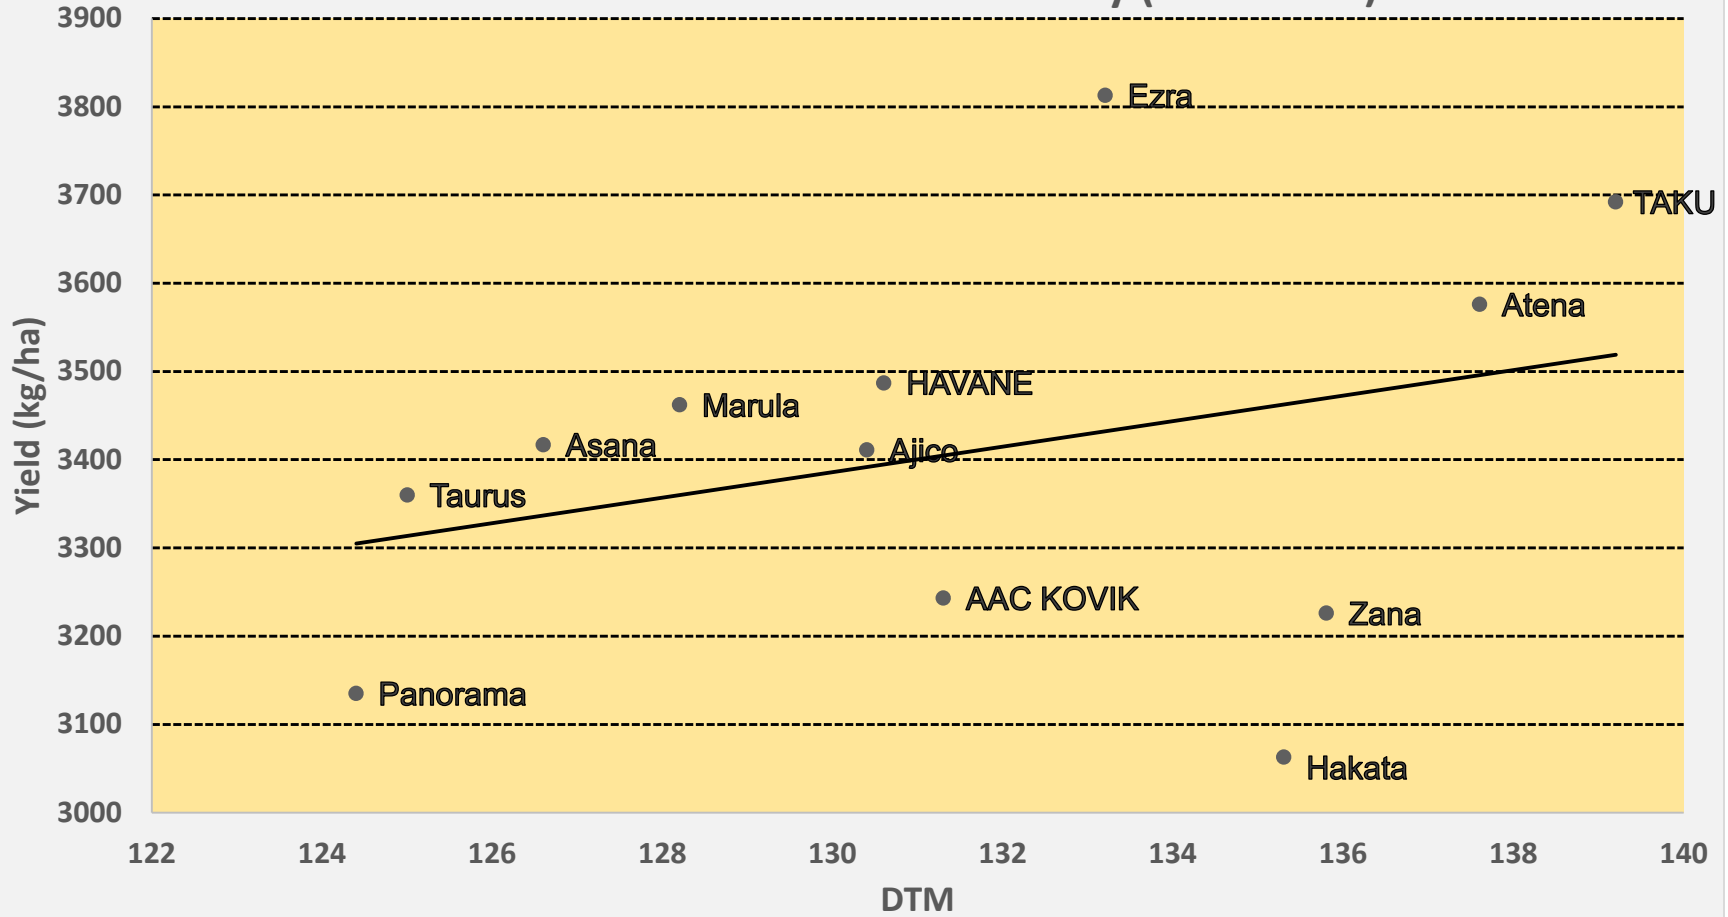

# Conventional Soybean 2 & 3 Year - Yield vs Days to Maturity Graphs

### Conventional RM 000.5-0.1 3 Yr. Summary (2019-2021)

### Conventional RM 0.3-1.2 2 Yr. Summary (2020-2021)

### Conventional RM 0.3-1.2 3 Yr. Summary (2019-2021)