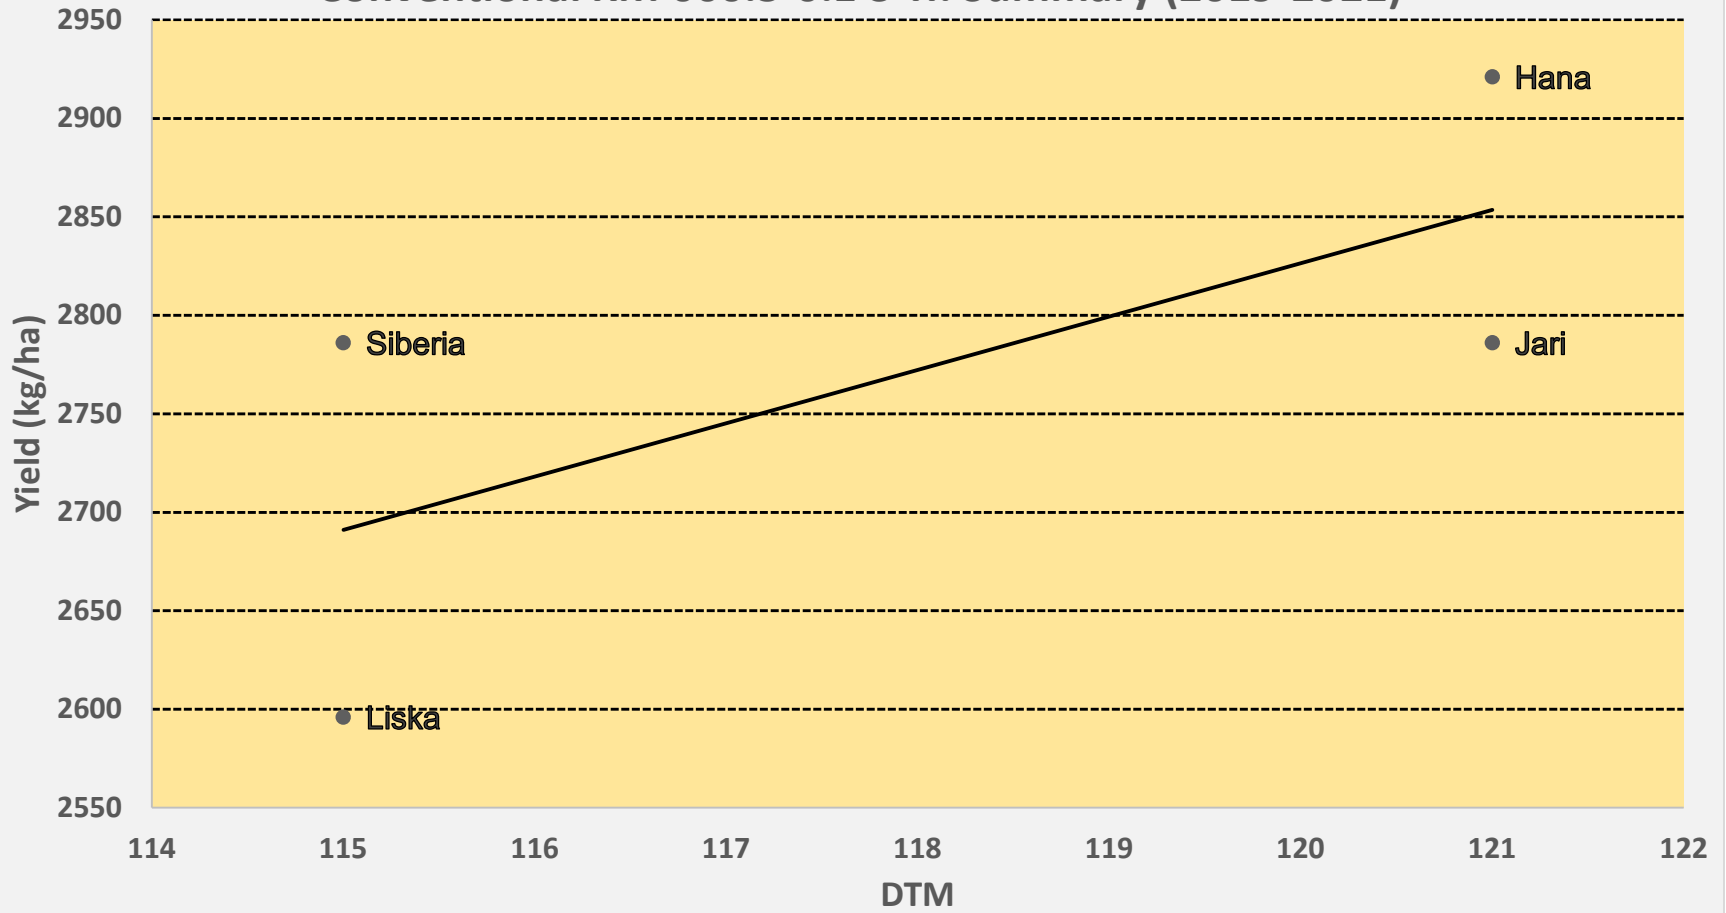

# Conventional Soybean 2 & 3 Year - Yield vs Days to Maturity Graphs

### Conventional RM 000.5-0.1 3 Yr. Summary (2019-2021)

### Conventional RM 0.3-1.2 2 Yr. Summary (2020-2021)

### Conventional RM 0.3-1.2 3 Yr. Summary (2019-2021)