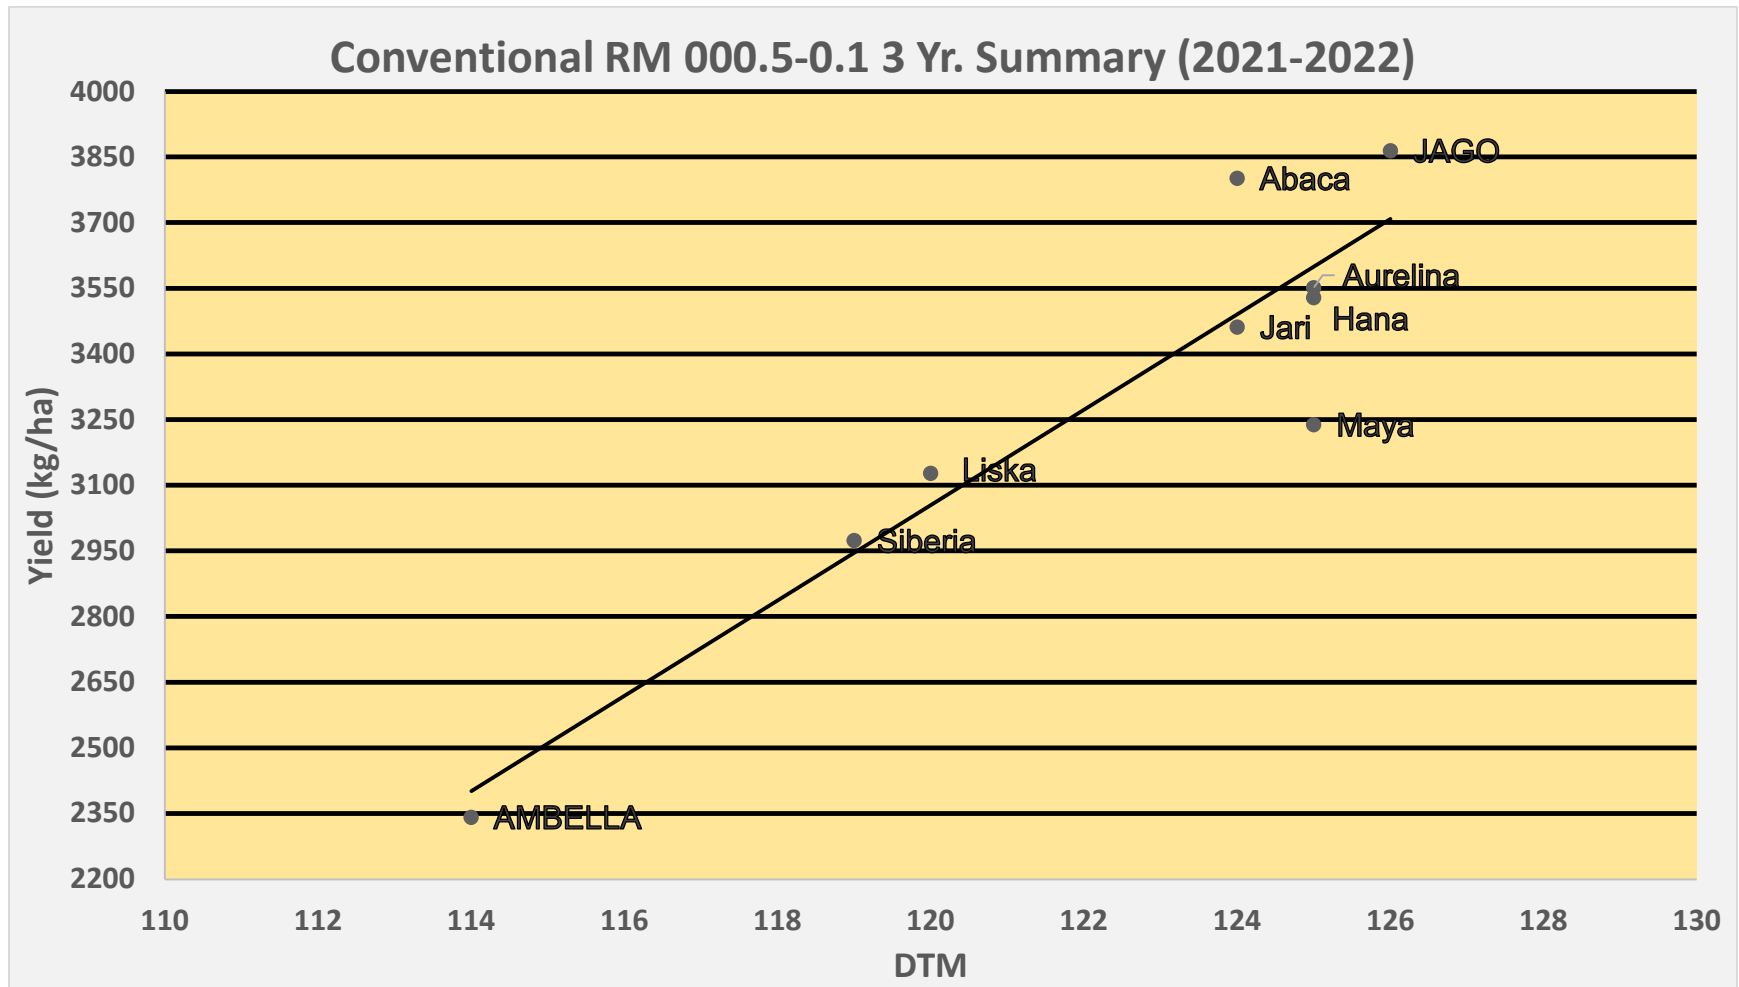

Conventional Soybean 2 & 3 Year - Yield vs Days to Maturity Graphs

Conventional RM 000.5-0.1 3 Yr. Summary (2020-2022)

Conventional RM 0.3-1.2 2 Yr. Summary (2021-2022)

Conventional RM 0.3-1.2 3 Yr. Summary (2020-2022)