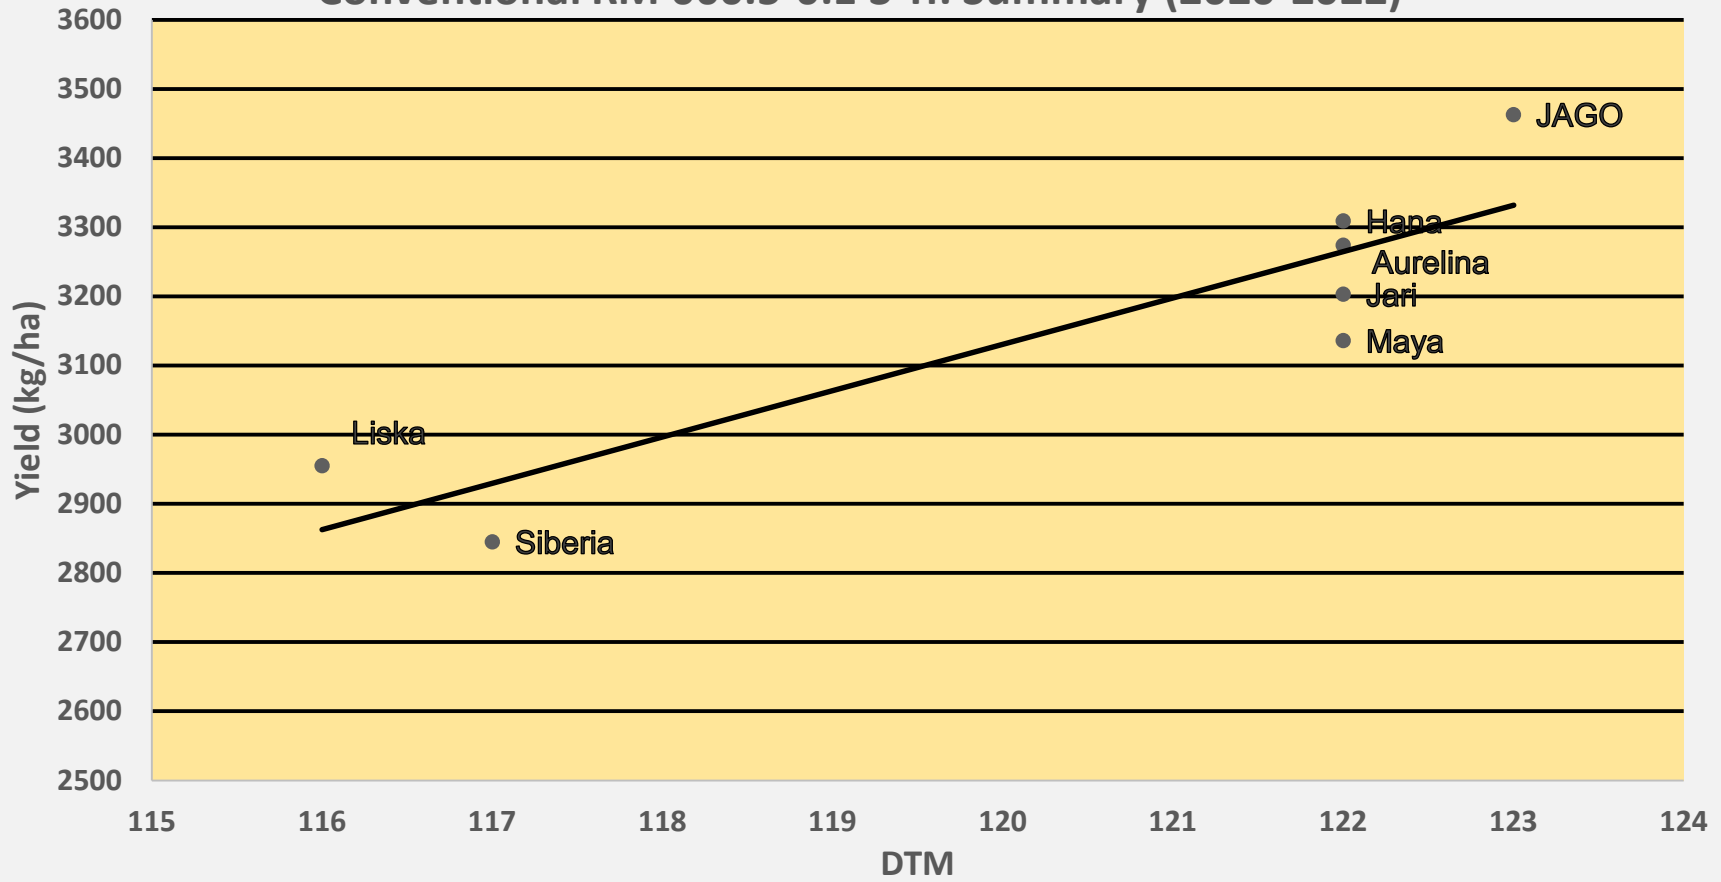

Conventional Soybean 2 & 3 Year - Yield vs Days to Maturity Graphs

Conventional RM 000.5-0.1 3 Yr. Summary (2020-2022)

Conventional RM 0.3-1.2 2 Yr. Summary (2021-2022)

Conventional RM 0.3-1.2 3 Yr. Summary (2020-2022)