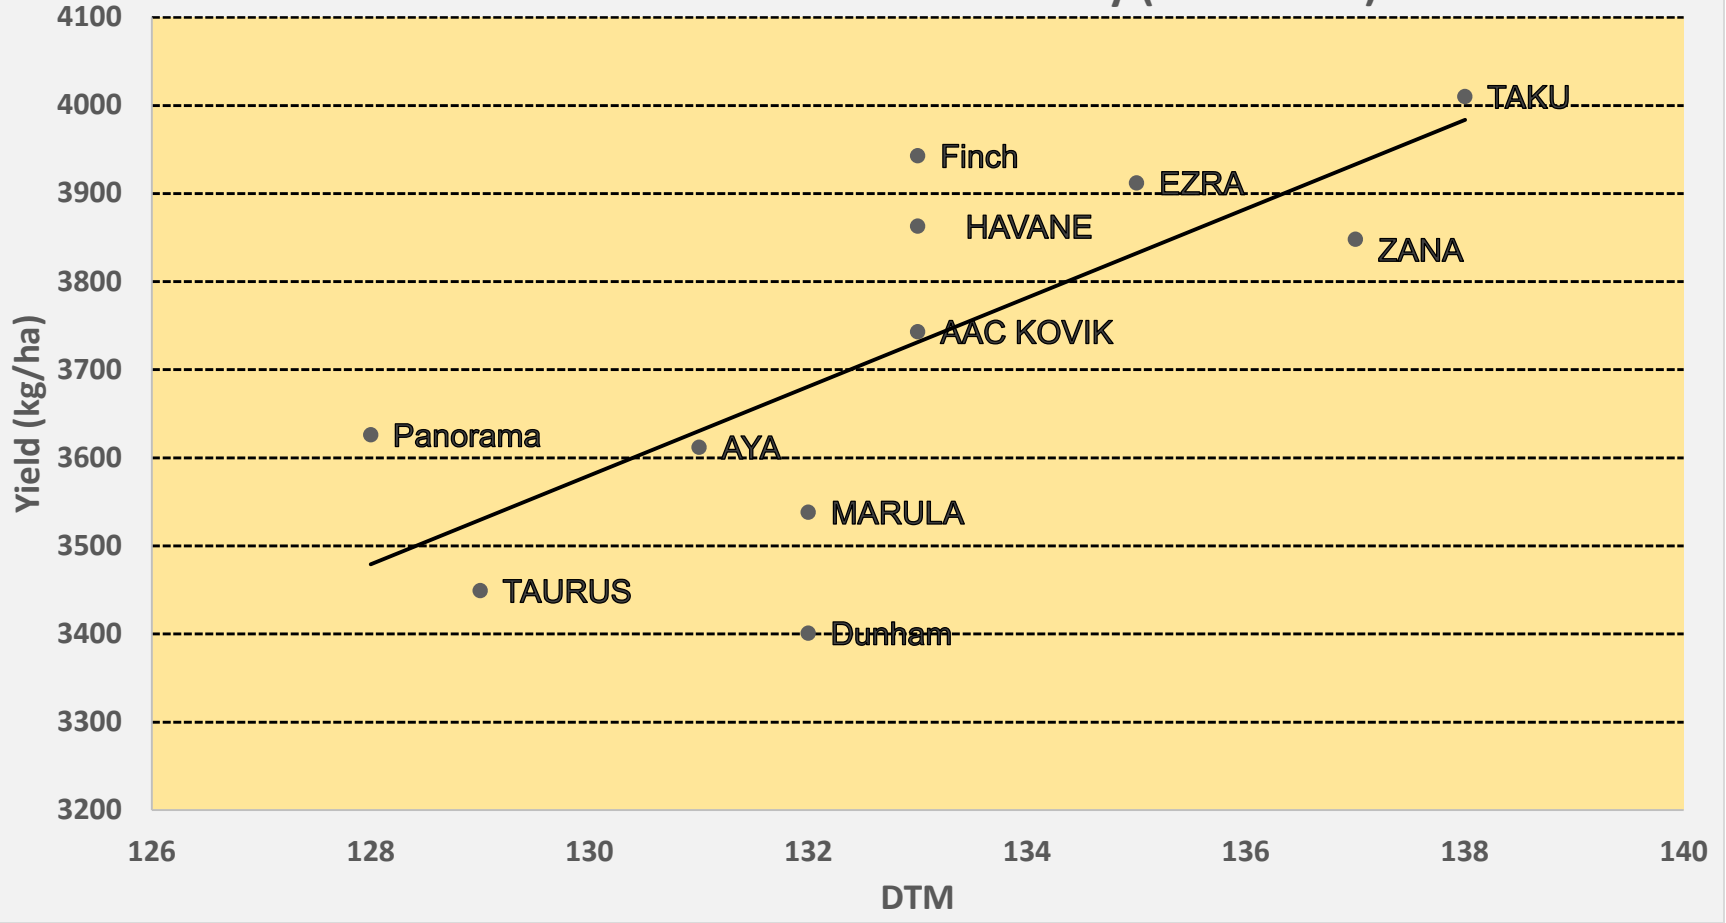

Conventional Soybean 2 & 3 Year - Yield vs Days to Maturity Graphs

Conventional RM 000.5-0.1 3 Yr. Summary (2020-2022)

Conventional RM 0.3-1.2 2 Yr. Summary (2021-2022)

Conventional RM 0.3-1.2 3 Yr. Summary (2020-2022)