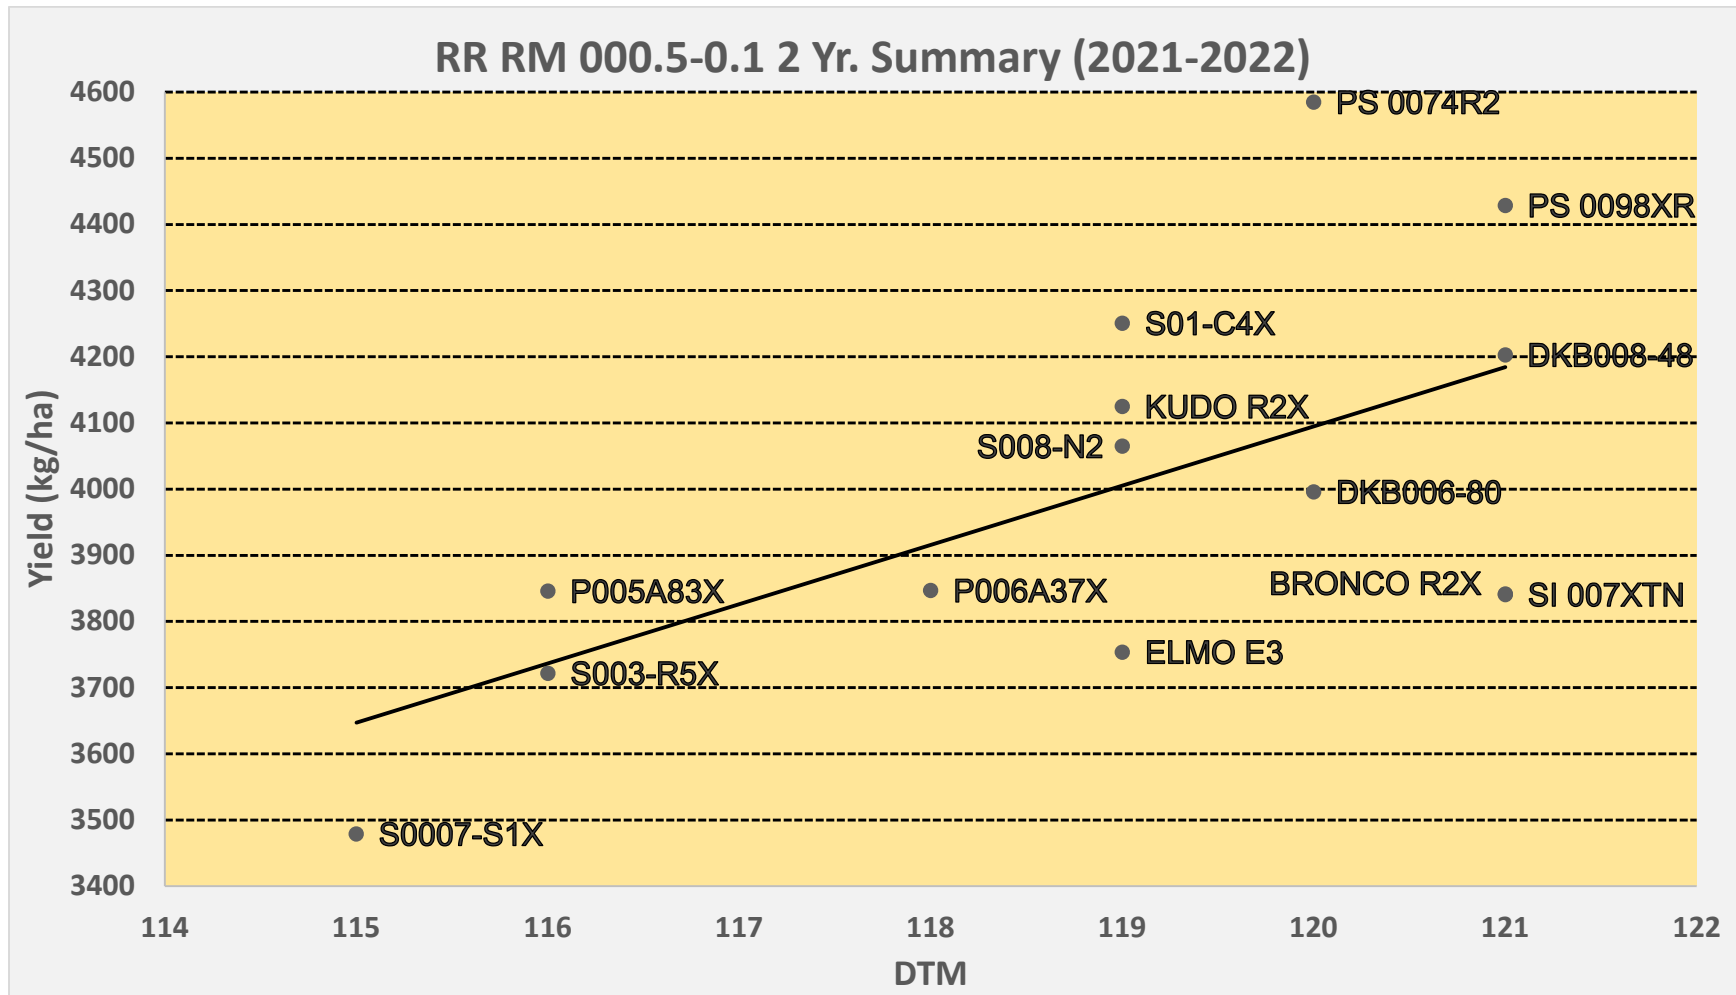

# RoundUp Ready Soybean 2 & 3 Year - Yield vs Days to Maturity Graphs

### RR RM 000.5-0.1 3 Yr. Summary (2020-2022)

# RR RM 00.9-0.6 2 Yr. Summary (2021-2022)

### RR RM 00.9-0.6 3 Yr. Summary (2020-2022)