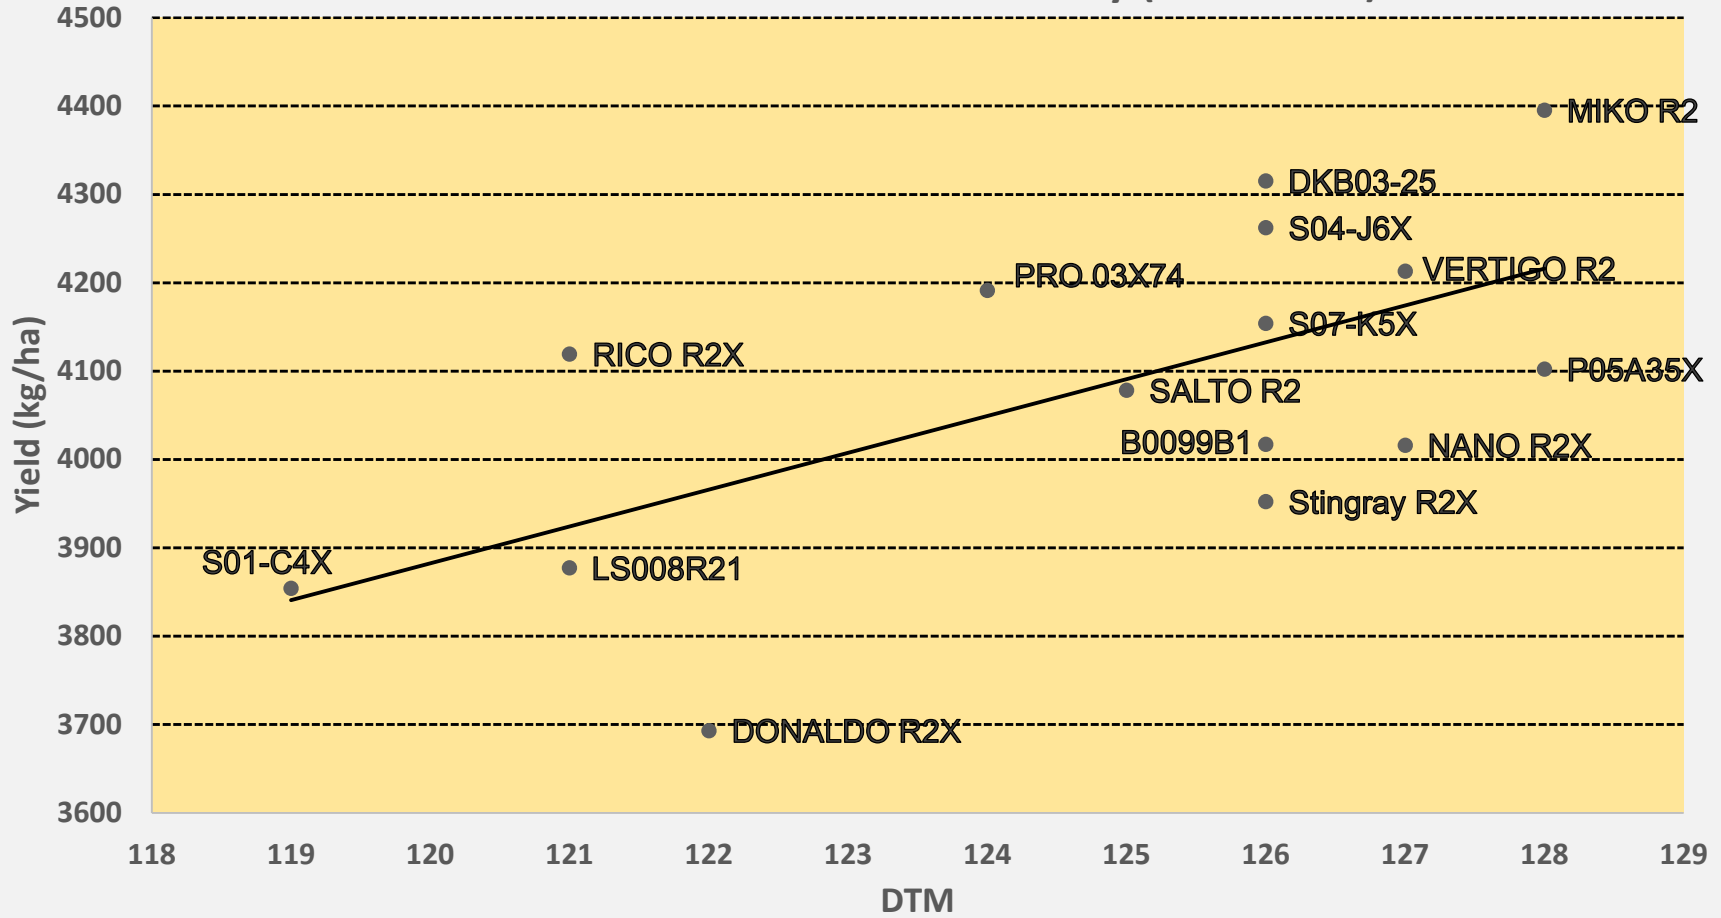

# RoundUp Ready Soybean 2 & 3 Year - Yield vs Days to Maturity Graphs

### RR RM 000.5-0.1 3 Yr. Summary (2020-2022)

# RR RM 00.9-0.6 2 Yr. Summary (2021-2022)

### RR RM 00.9-0.6 3 Yr. Summary (2020-2022)