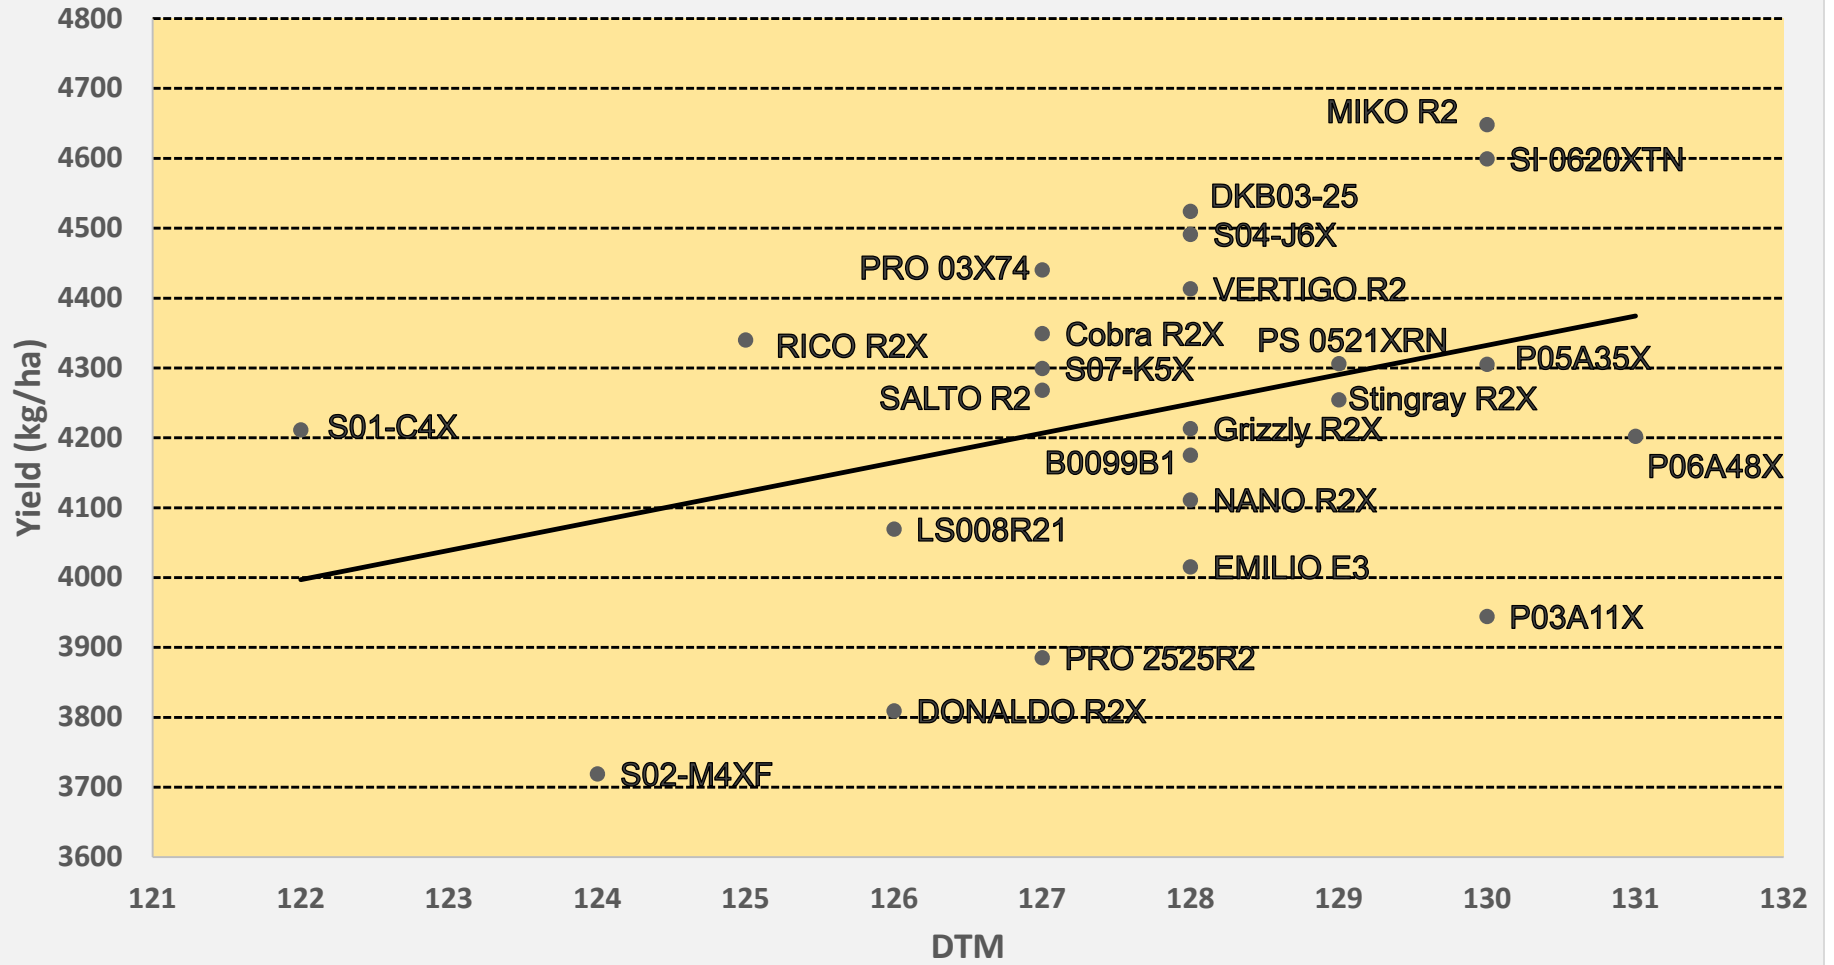

# RoundUp Ready Soybean 2 & 3 Year - Yield vs Days to Maturity Graphs

### RR RM 000.5-0.1 3 Yr. Summary (2020-2022)

# RR RM 00.9-0.6 2 Yr. Summary (2021-2022)