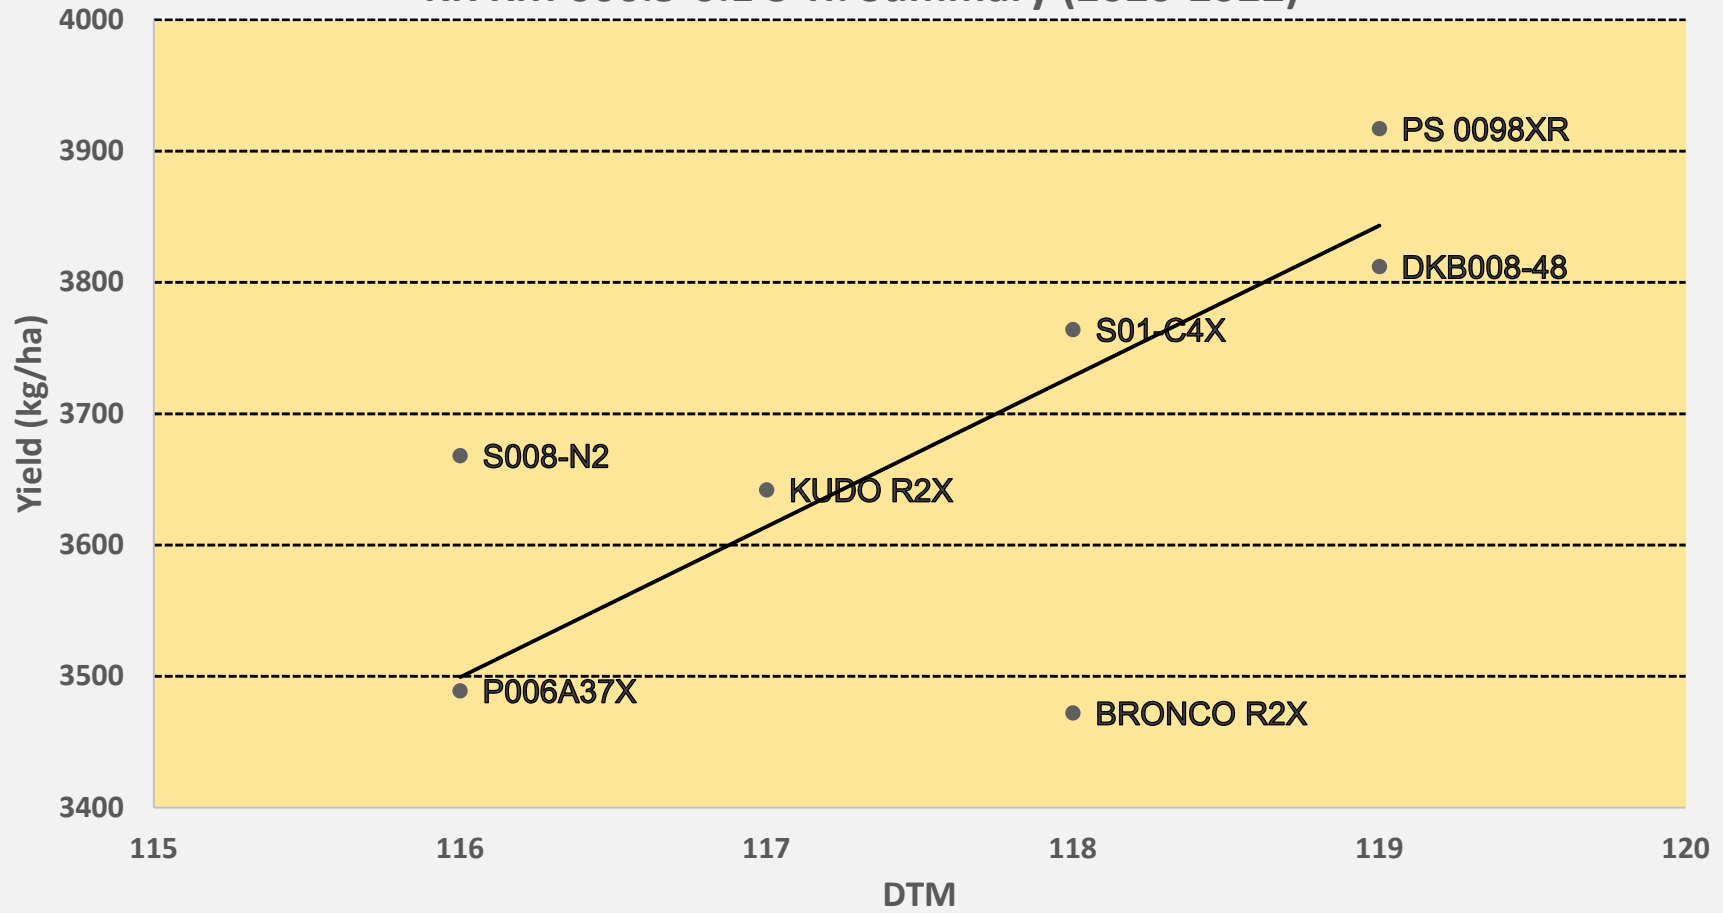

# RoundUp Ready Soybean 2 & 3 Year - Yield vs Days to Maturity Graphs

### RR RM 000.5-0.1 3 Yr. Summary (2020-2022)

# RR RM 00.9-0.6 2 Yr. Summary (2021-2022)

### RR RM 00.9-0.6 3 Yr. Summary (2020-2022)