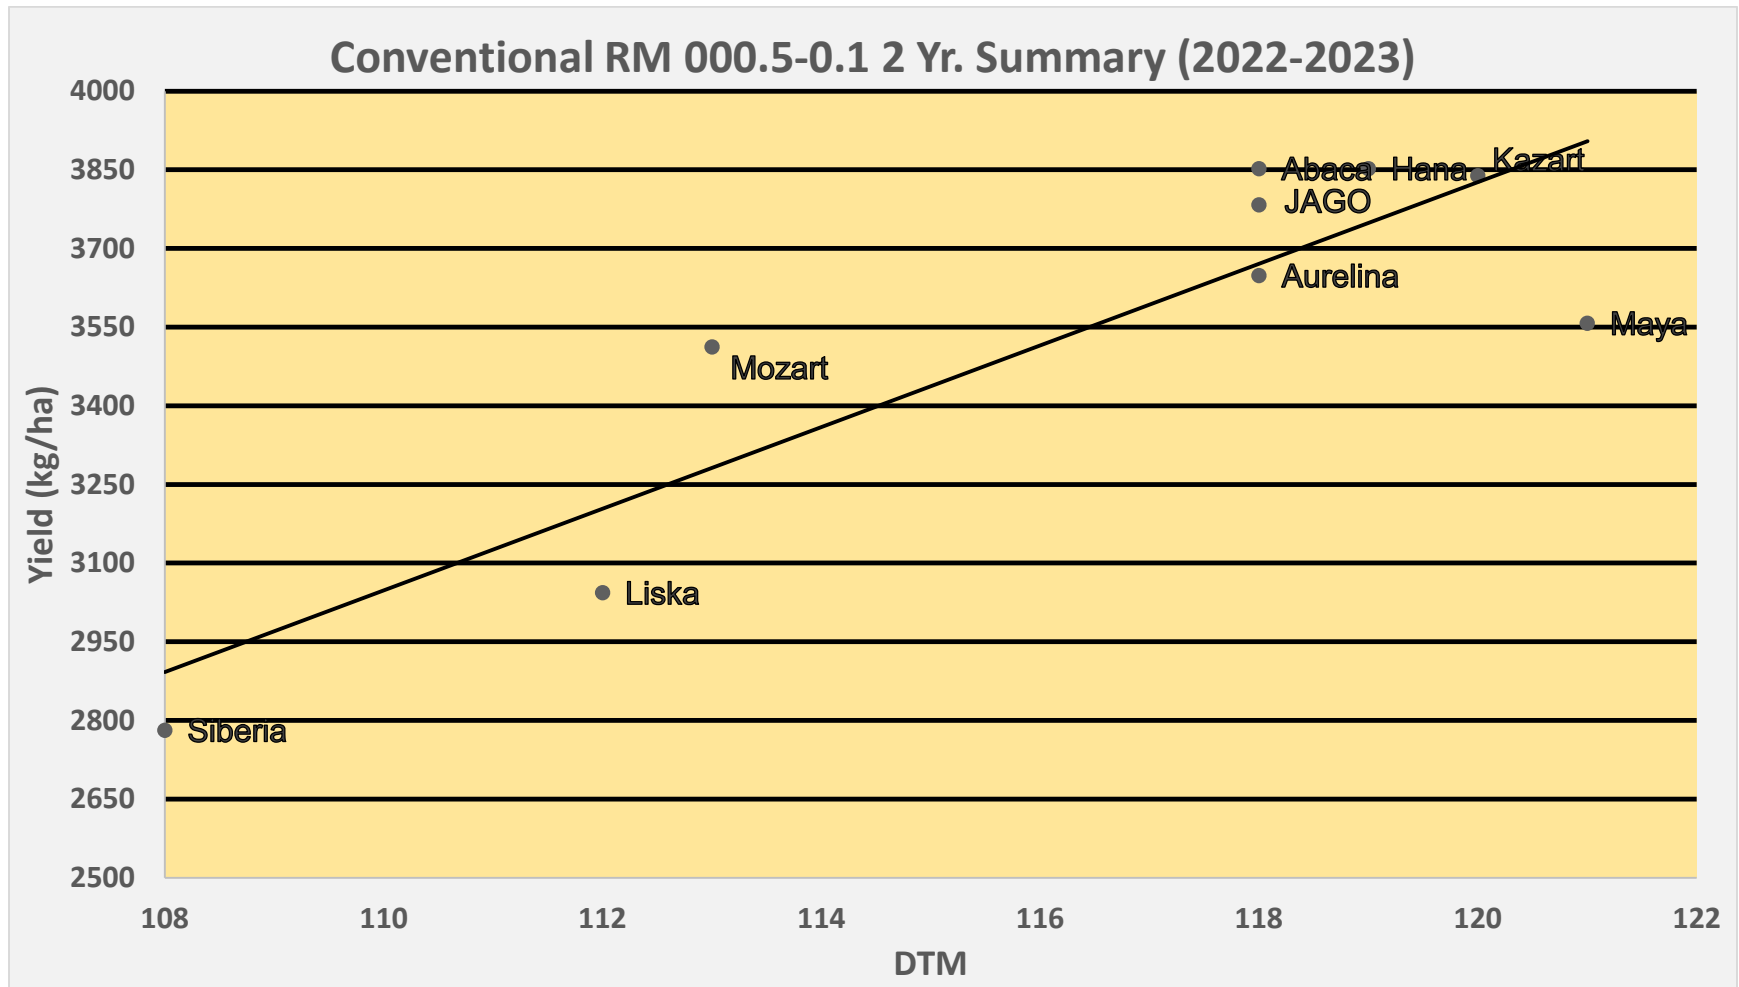

Conventional Soybean 2 & 3 Year - Yield vs Days to Maturity Graphs

Conventional RM 000.5-0.1 3 Yr. Summary (2021-2023)

Conventional RM 0.3-1.2 2 Yr. Summary (2022-2023)

Conventional RM 0.3-1.2 3 Yr. Summary (2021-2023)