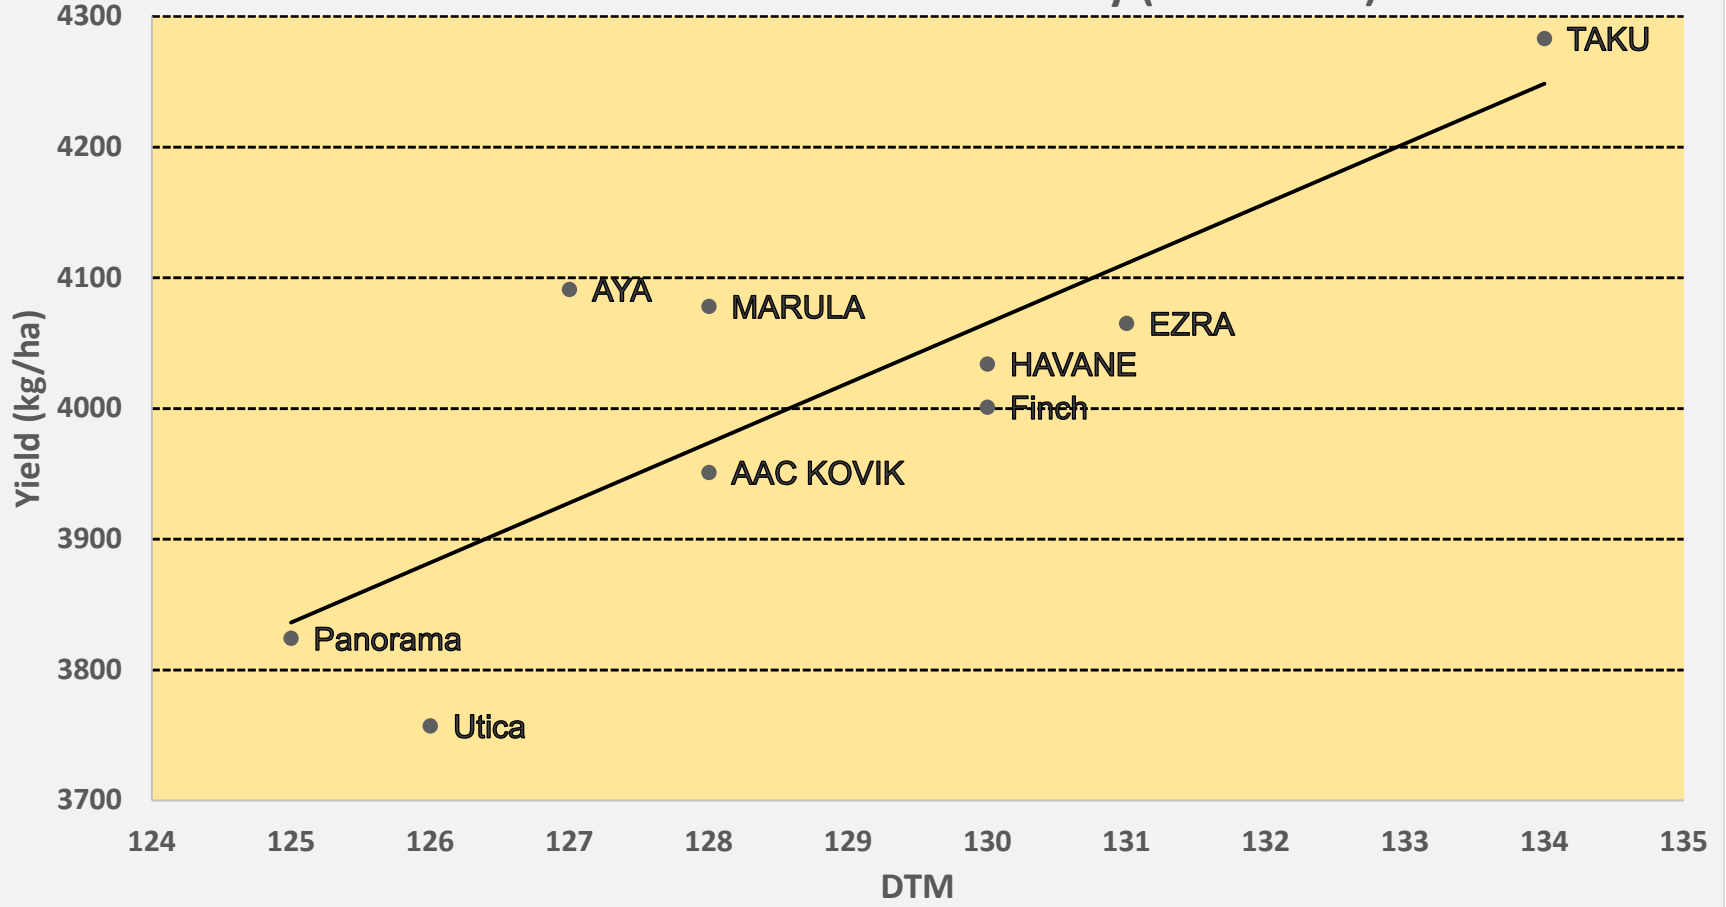

Conventional Soybean 2 & 3 Year - Yield vs Days to Maturity Graphs

Conventional RM 000.5-0.1 3 Yr. Summary (2021-2023)

Conventional RM 0.3-1.2 2 Yr. Summary (2022-2023)

Conventional RM 0.3-1.2 3 Yr. Summary (2021-2023)