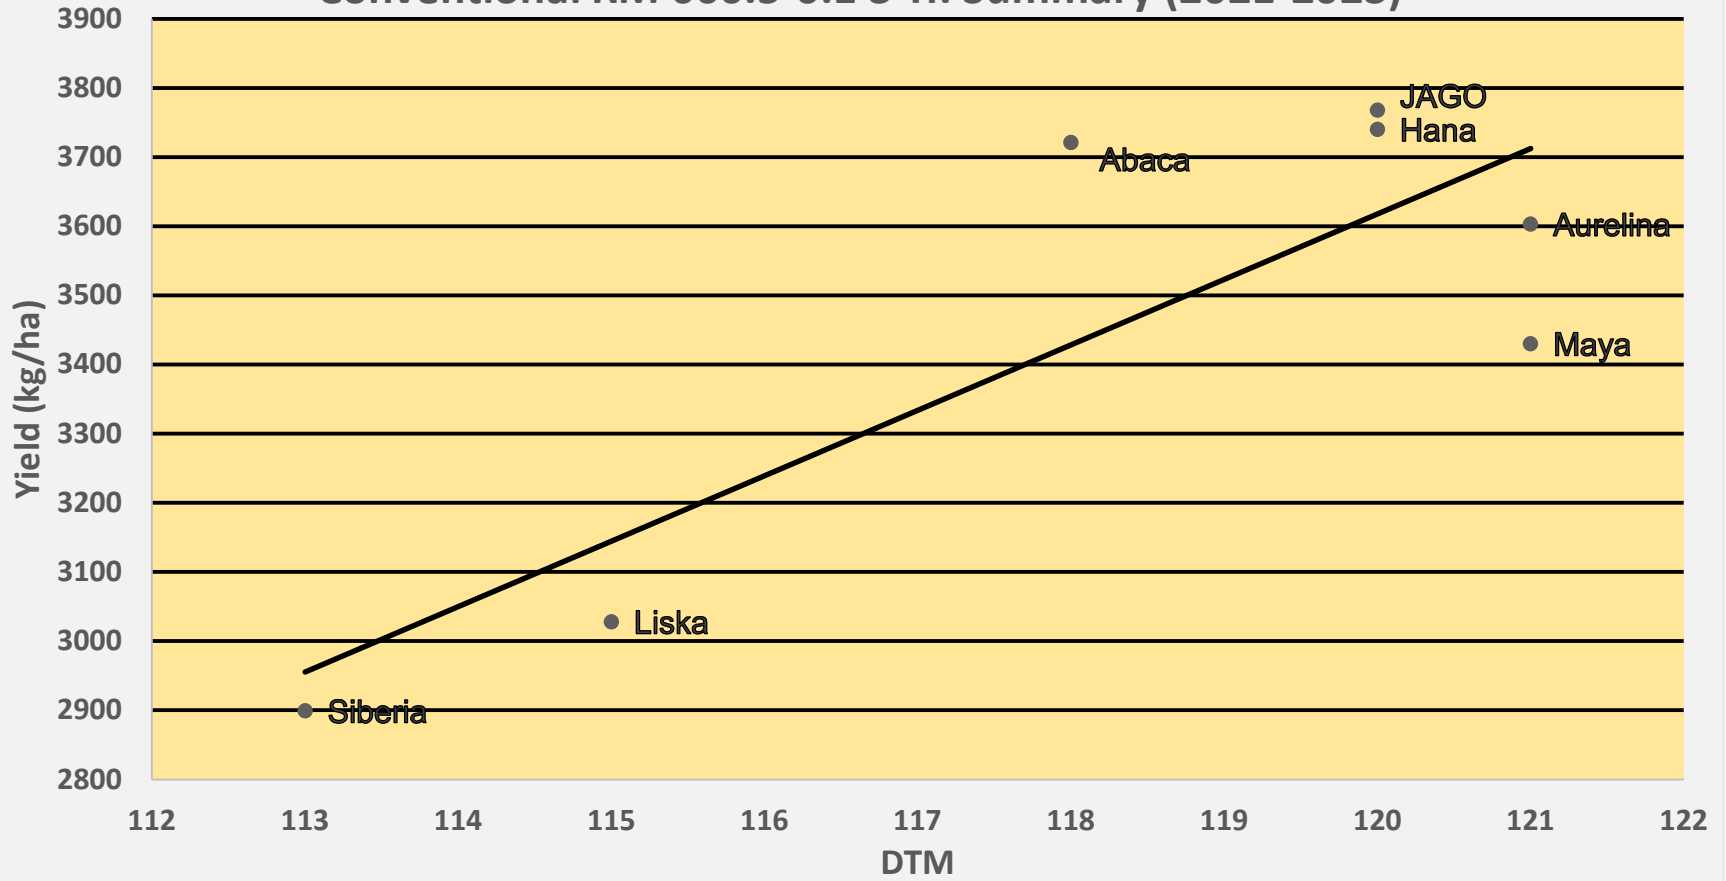

Conventional Soybean 2 & 3 Year - Yield vs Days to Maturity Graphs

Conventional RM 000.5-0.1 3 Yr. Summary (2021-2023)

Conventional RM 0.3-1.2 2 Yr. Summary (2022-2023)

Conventional RM 0.3-1.2 3 Yr. Summary (2021-2023)